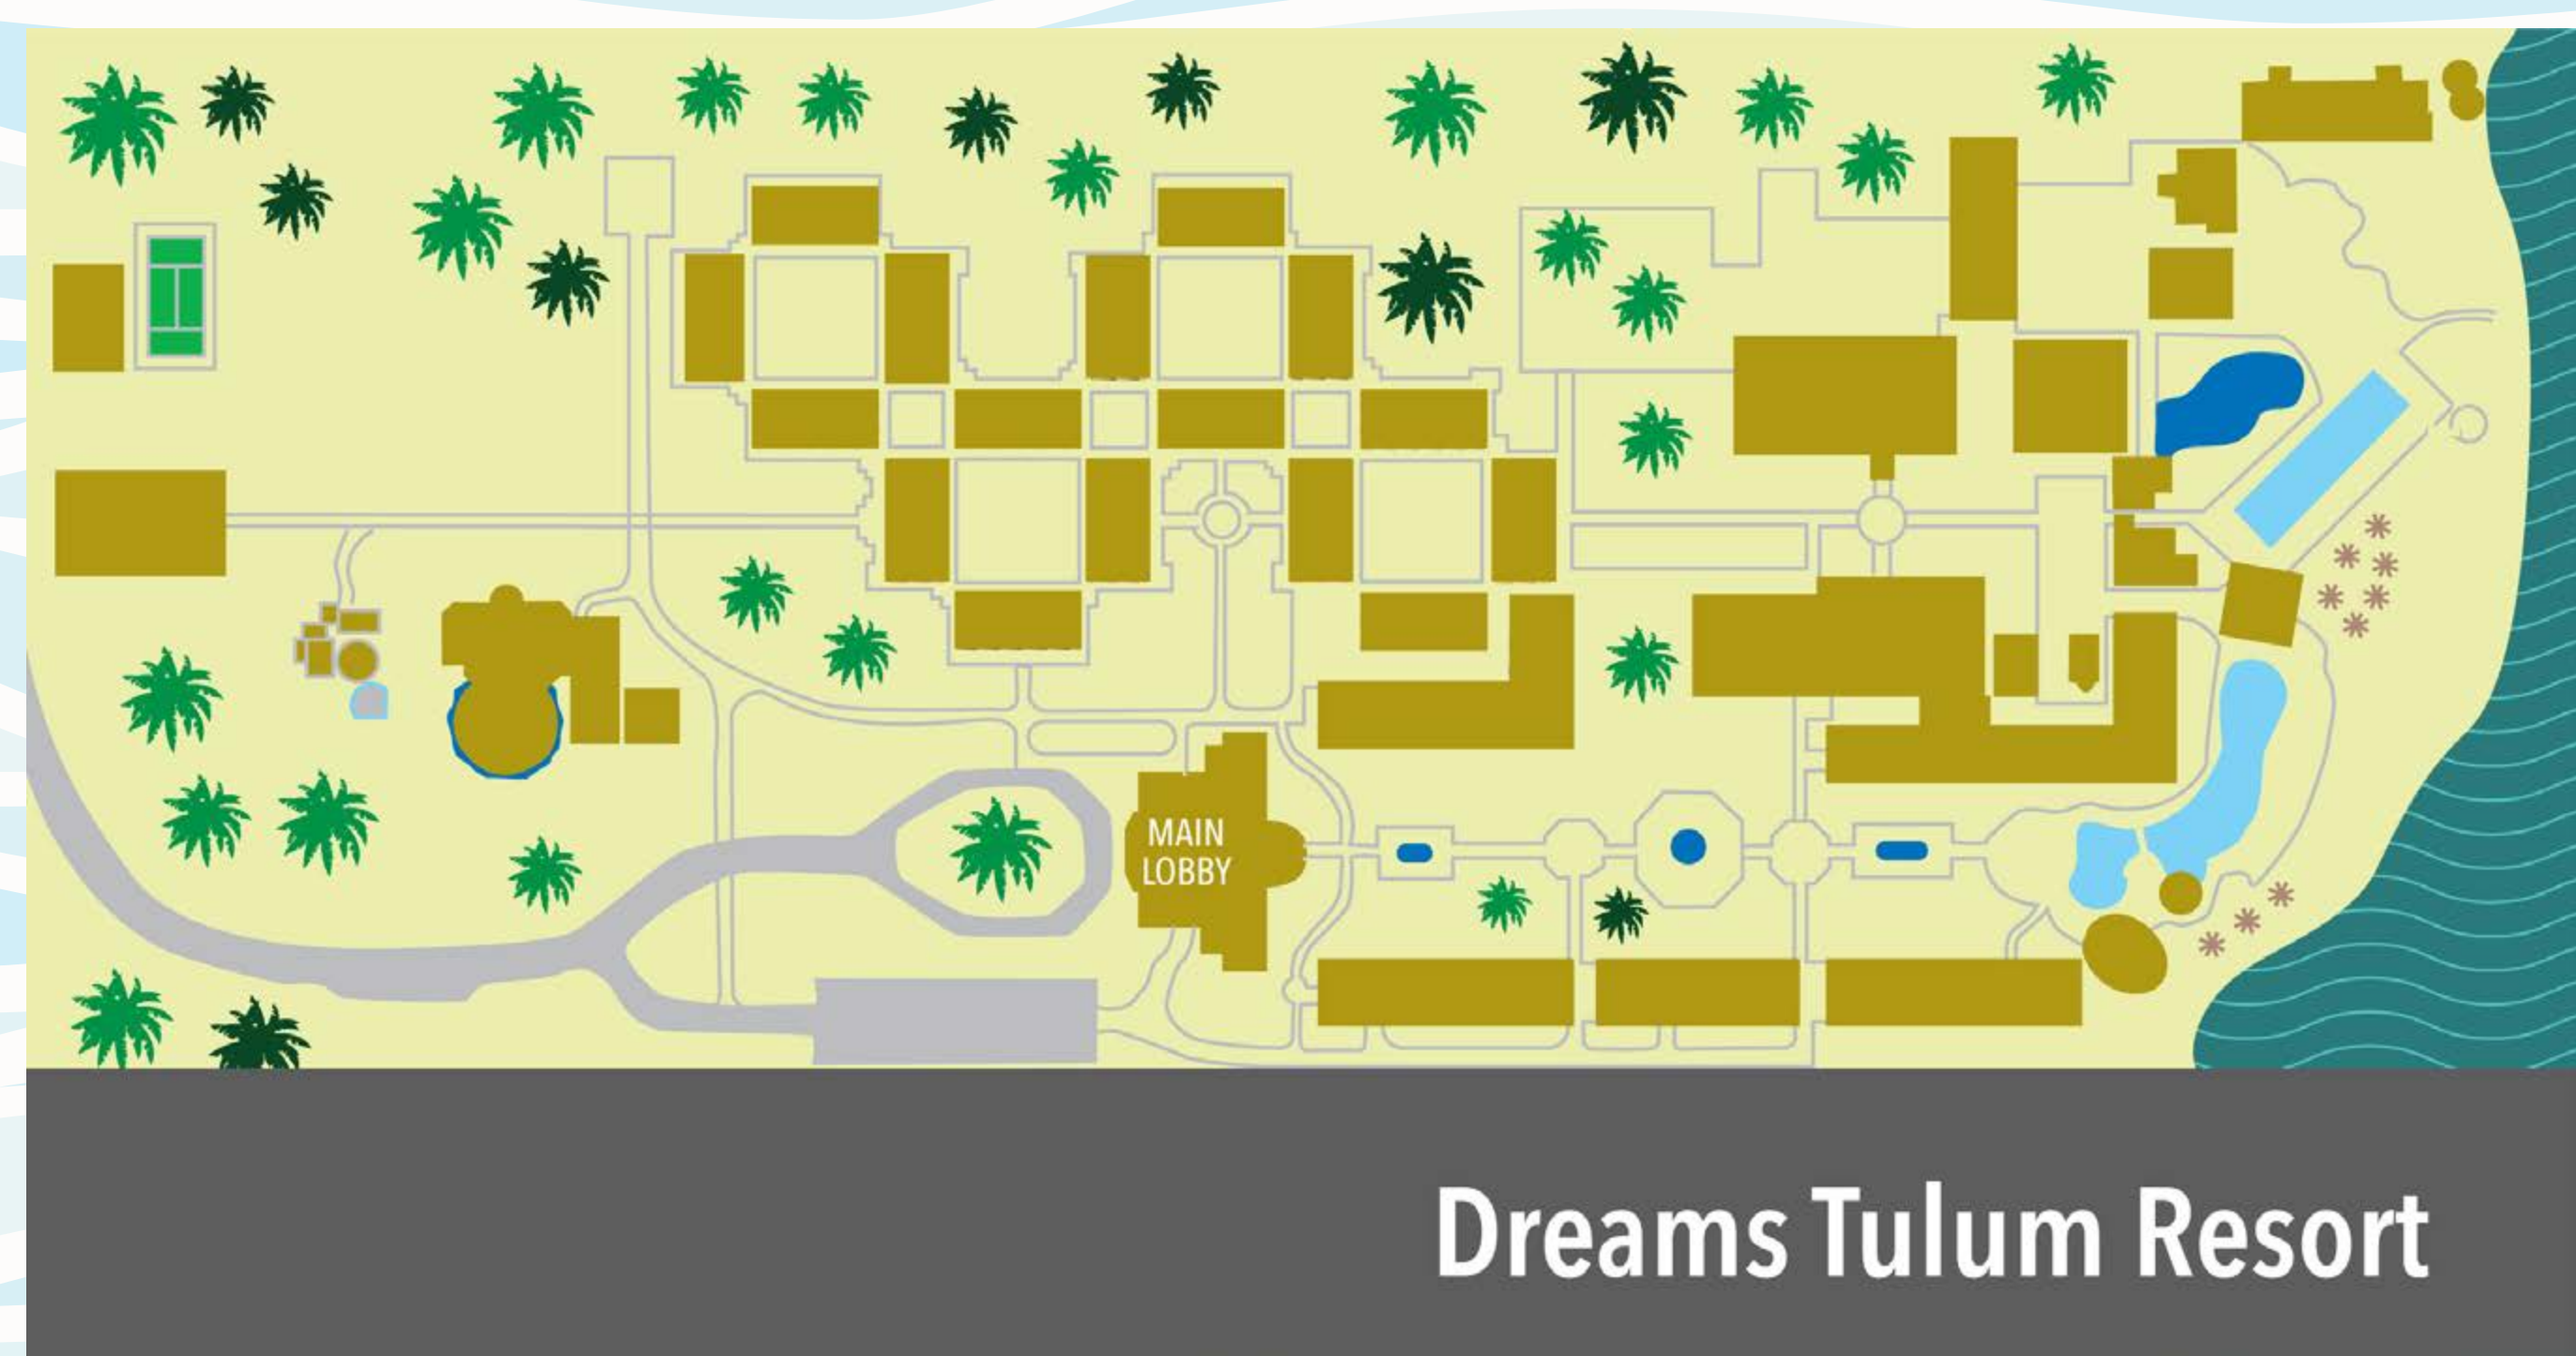

ALL-INCLUSIVE DINING OPTIONS

- World Cafe (International)
  *Buffet offered for breakfast, lunch, and dinner
- El Patio (Mexican)
- Himitsu (Asian)
- Gohan (Sushi Bar)
- Portofino (Italian)
- Bordeaux (French)
- Seaside Grill (Steakhouse)
- Barefoot Grill (International)

24 hour room service. Additional charges apply

Guests will only have access to the resort that was purchased as part of their package. On show days, all guests will have access to the concert venue located at the Barceló Resort. Access is restricted to the concert venue only. All other areas of the Barceló Resort are prohibited unless you are a guest of the Barceló.